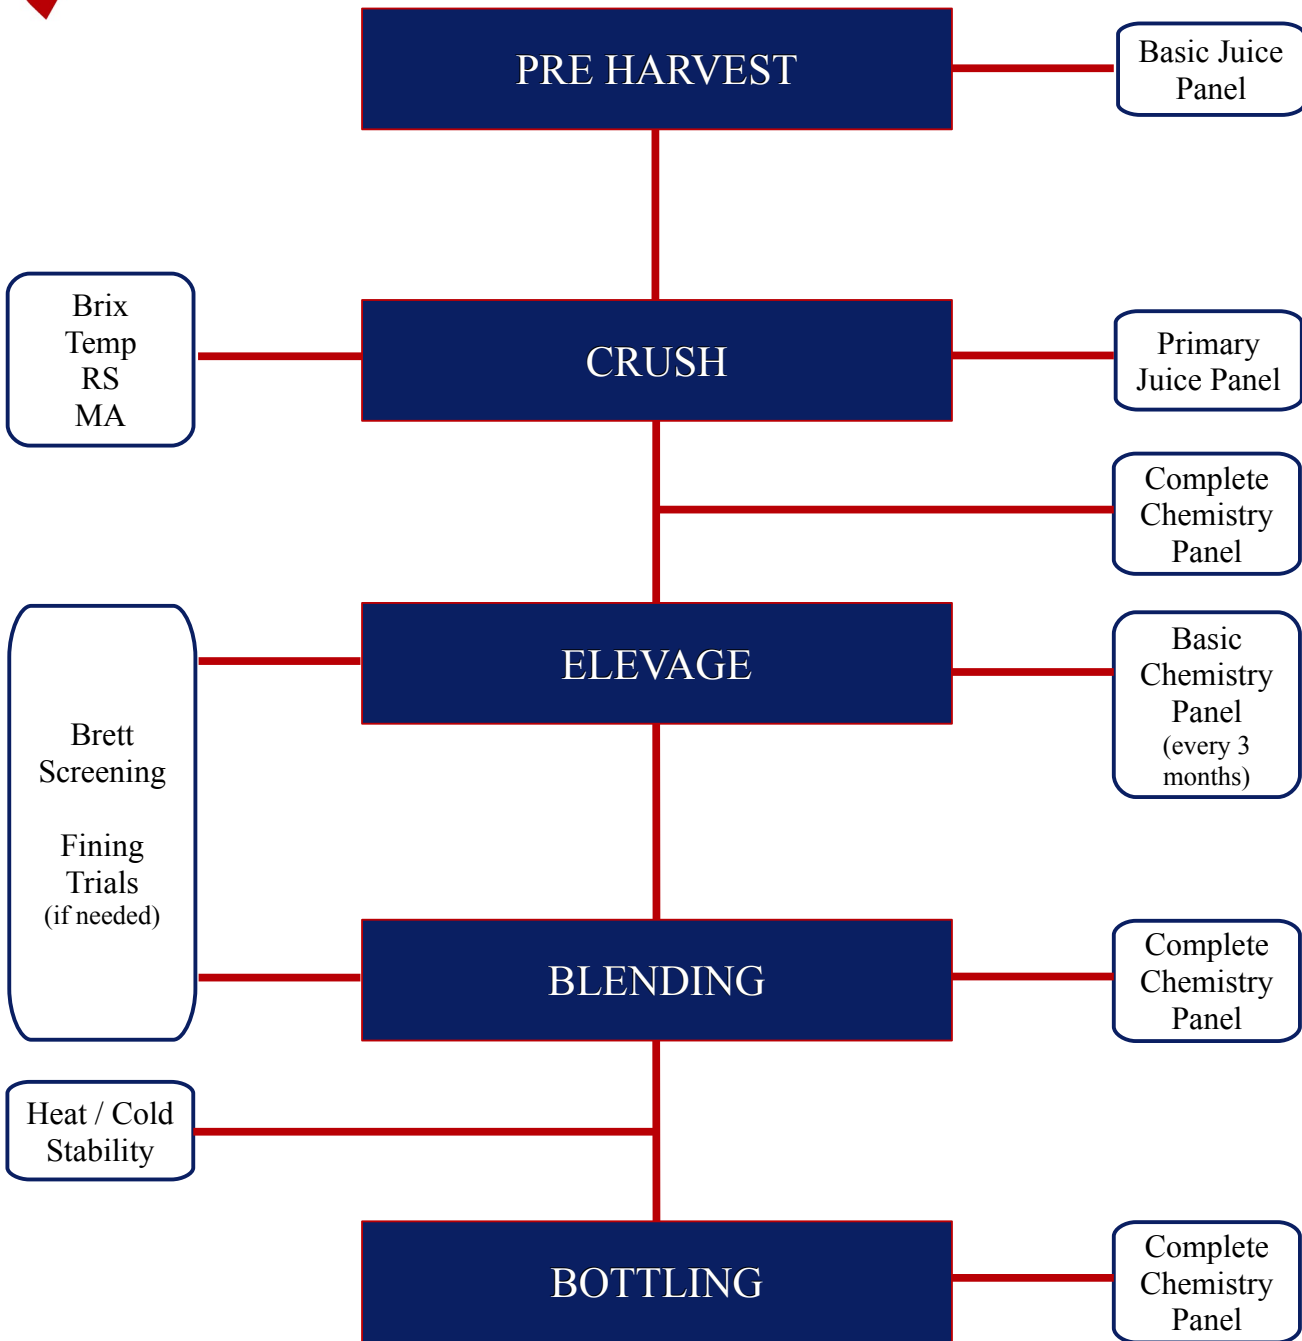

**TEXAS WINE LAB**

Improving Wine One Test at a Time

**COMPREHENSIVE WINE MONITORING PROGRAM**

435 Savannah Ridge, Von Ormy, TX 78073

**P:** 830-832-5807 **F:** 210-624-3297 **E:** info@texaswinelab.com **W:** www.texaswinelab.com